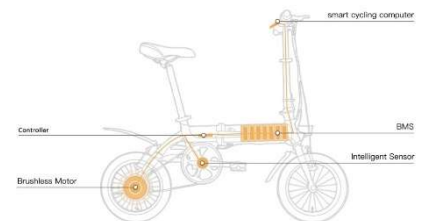

E-PEDELEC CARL 280

2/3

MECHANIC

frame
tires
brakes
gear shift
Max. total weight

Aluminium
KENDA 20"x1.75 with hybrid tires
mechanical disk brakes at front and rear wheel
7-speed Shimano SIS gear shift
130kg

ELECTRIC

motor
battery
intelligent controller
driving modes
bicycle computer

DC 36V, 250 W, brushless Motor
36 V, 7.8 Ah, 280 Wh LG – Lithium-Ionen battery
DC 36V/13A
5-step pedal support
LC-Display with Power-Assist Level Adjustment,
Max. Speed / Power level / Time per Trip / Single Mileage /
ODO / Avg. Speed / Total Trip Time / Speed
Input AC 100–240V, Output DC 42V/2A
about 3,5 hours
about 50-70km / 30-43 mi (at 100% charged battery)
25 km/h / 15,5mph

battery charger
charging time
range
max. speed (supported)

SIZE / WEIGHT

size
size (folded)
weight
color

1470x590x140mm (length x width x height)
780x380x710mm (length x width x height)
17,7 kg (battery included)
Jet-Black

DELIVERY

E-Pedelec Carl 280 1 piece
battery charger
user manual

1 piece
1 piece